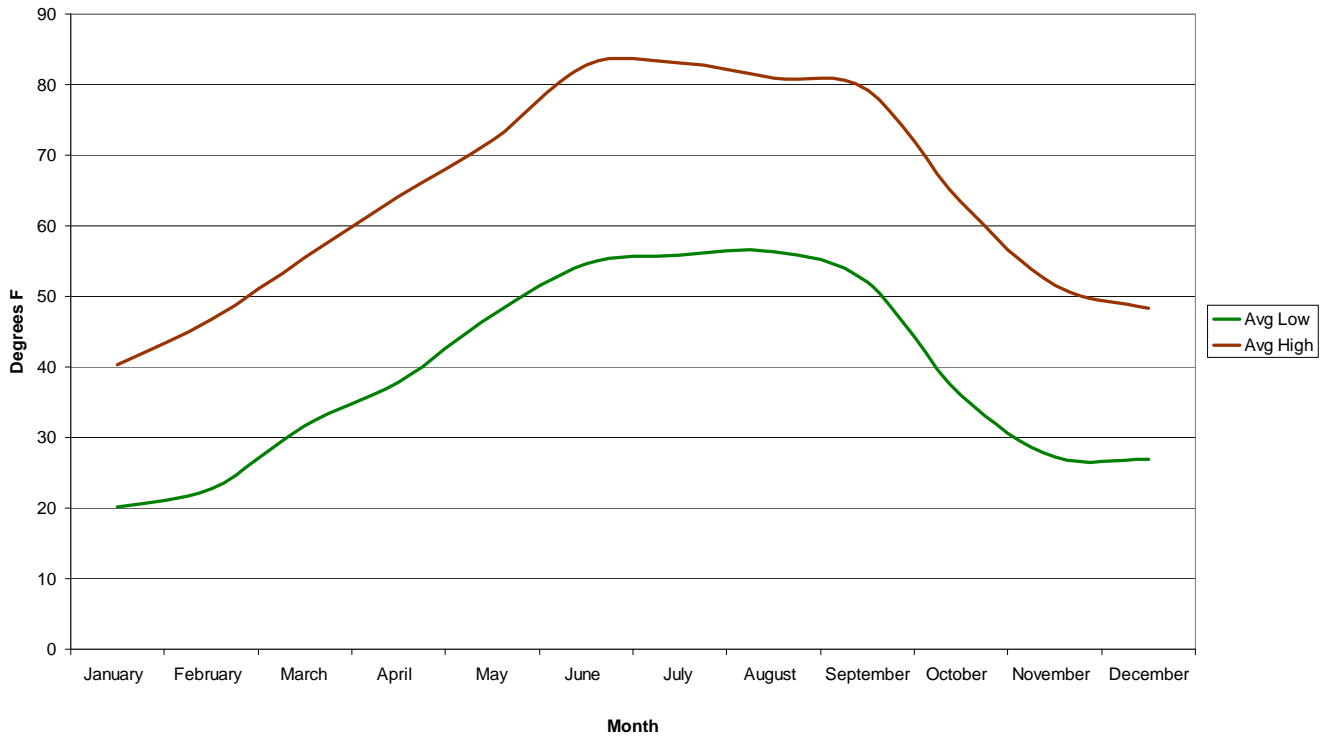

O'Reilly Auto Parts
1146 S Shady St, Mountain City, TN
(423) 727-5148
<5 mi

Appalachian Heritage Books
127 College St, Mountain City, TN
(423) 727-4549
<5 mi

REDTAIL CLIMATE

Redtail Average Temperatures

Month	Avg Low	Coldest Low	Avg High	Warmest High	No. Days Above 90	Pk. Wind MPH	Rainfall Inch	Snowfall Inch
January	20	-5	40	61	0	46	5.88	12.95
February	23	2	47	65	0	41	2.21	11.00
March	32	2	56	75	0	31	3.72	6.50
April	38	23	64	84	0	41	4.51	3.25
May	47	32	72	81	0	43	2.79	0.00
June	55	41	83	93	3	41	4.45	0.00
July	56	41	83	89	0	39	4.70	0.00
August	56	43	81	88	0	30	2.87	0.00
September	52	39	79	90	0	25	1.79	0.00
October	36	21	63	81	0	31	0.94	0.25
November	27	5	52	74	0	36	2.90	7.75
December	27	4	48	68	0	50	5.18	4.50